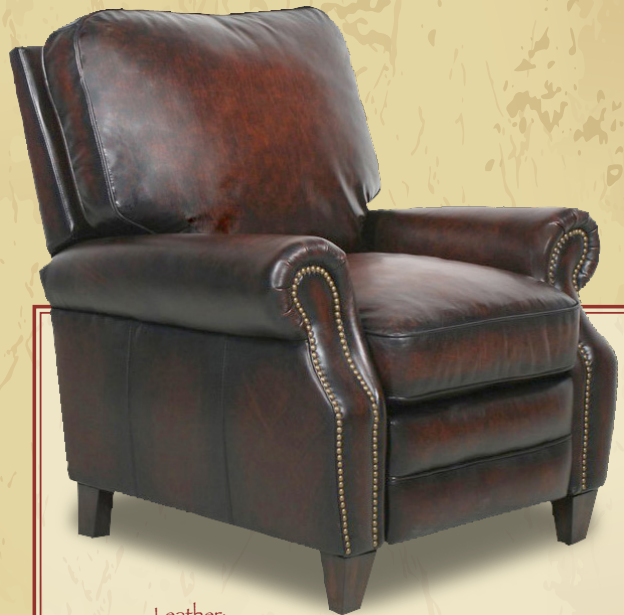

Leather:
Stetson Bordeaux
All Leather
5407-17