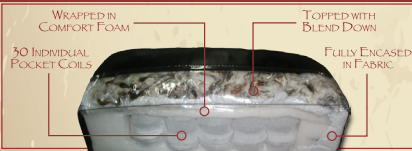

CUSHION FEATURES

Leg: Espresso
Nail Head: Brass

Overall: W 41.75" x D 37.25" x H 39.75"
Seat: W 23" x D 21" x H 20.75"
Arm: H 26.75"
Wall Proximity: 17.5"

BarcaVounger®
Because You're Comfortable With The Best.